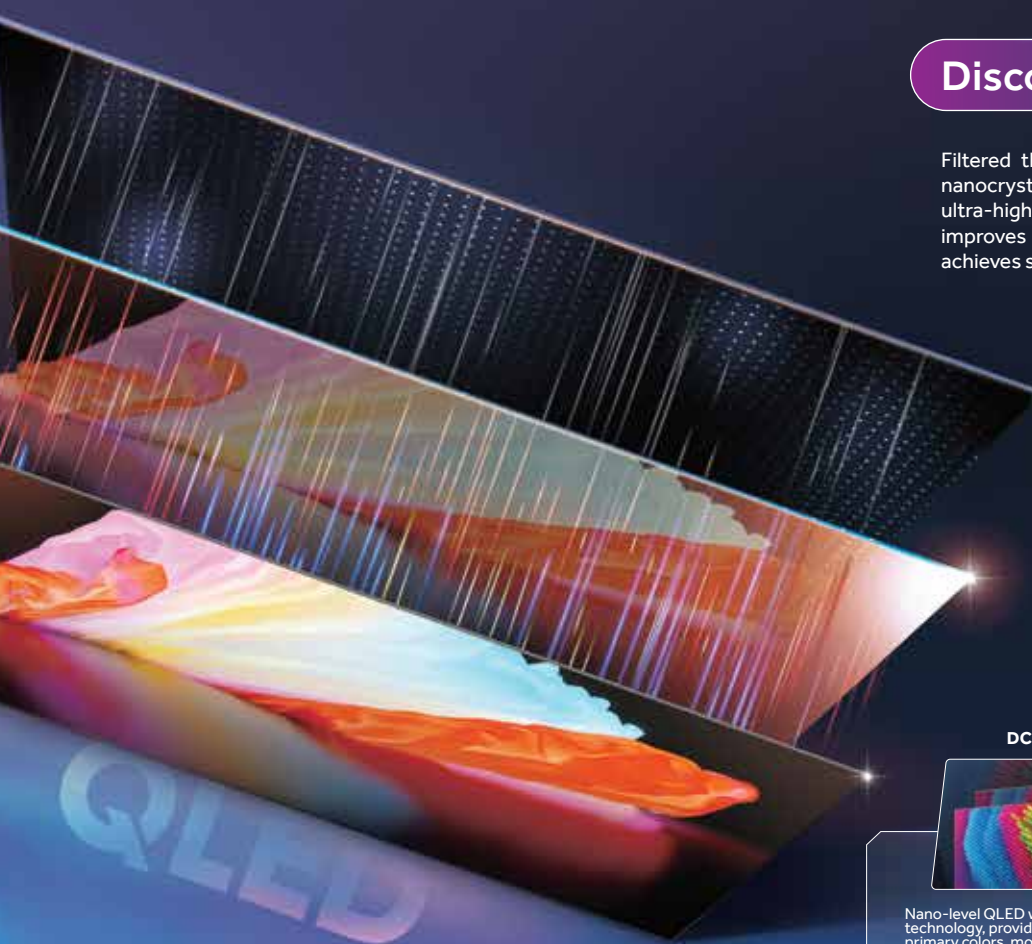

Smarter  Easier Life

INTRODUCING
THE ALL NEW RANGE OF SMART TVs

OLED

QLED

 **Google TV**

Dazzling black, bright & beautiful

At the pixel level, each light beam is controlled by tens of millions of point-to-point pixel light sources. Haier OLED S11 combines the deep and rich colors of self-brightening OLED with the vastness of 4K. 24.88 millions individual pixels illuminate a huge sense of immersion.

OLED

Discover vivid colorful world

Filtered through a layer of over a billion Quantum Dot nanocrystals, Haier QLED TV brings you pure and ultra-high definition images. This leading technology improves the brightness, reaches higher contrast, and achieves superior color precision

DCI-P3 95%

Nano-level QLED wide color gamut technology, providing precise and pure primary colors, more rich color layers, and the transition is more real and delicate

Vivid Rich Real-Life Colors

Quantum dot technology utilizes highly efficient light-emitting nanocrystals for precise control of individual picture elements. Achieve ultra-high color gamut, and enhanced color purity

Best visual experience at all times

Dolby Vision IQ takes picture control to a new level. Light sensors in the TV measure the surrounding environment and dynamically adjust the screen output to achieve the best picture quality. Enjoy an ideal viewing experience in any lighting condition