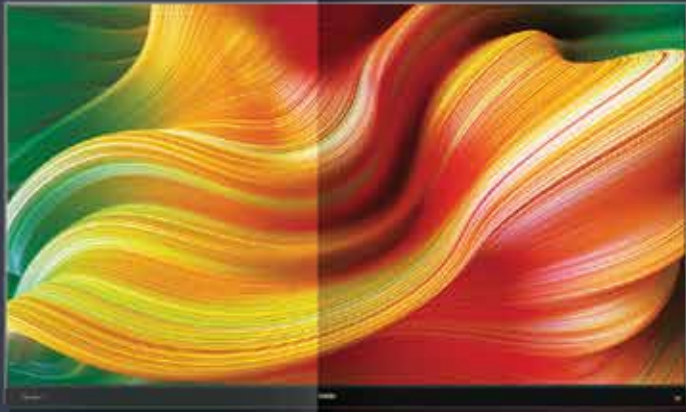

4K HDR
4K HDR

 **Google TV**

What you want to watch all in one place

The entertainment you love. With a little help from Google. Google TV brings together movies, shows, live TV and more from across your apps and subscriptions and organizes them just for you. Discover new things to watch with recommendations based on what you watch and what interests you

Best visual experience at all times

Dolby Vision IQ takes picture control to a new level. Light sensors in the TV measure the surrounding environment and dynamically adjust the screen output to achieve the best picture quality. Enjoy an ideal viewing experience in any lighting condition

60Hz

MEMC 120Hz

Experience extremely fluency in speed

The 120Hz screen is faster and smoother, and every frame is super crisp. It's the ultimate TV for your movie-watching, game-playing life. The Variable Refresh rate and Double Line Gate show smooth and more sharp details, you can enjoy fast-moving images