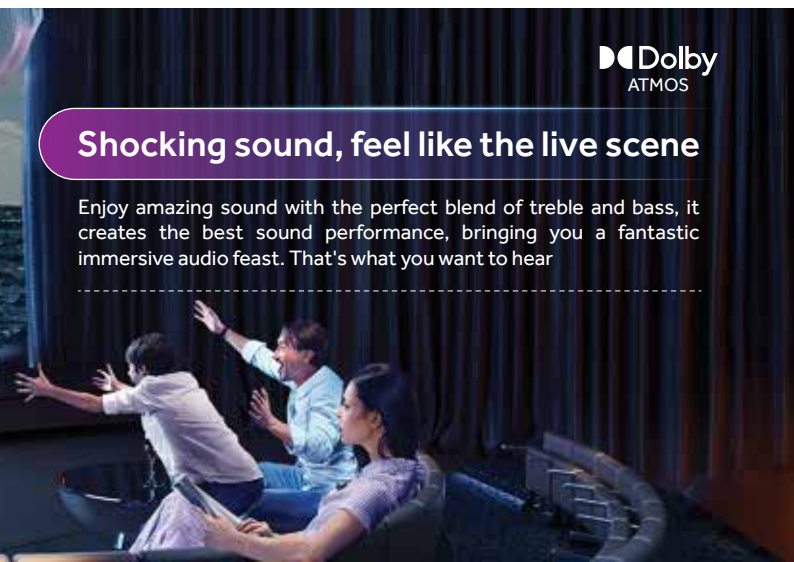

60Hz

MEMC 120Hz

Experience extremely fluency in speed

The 120Hz screen is faster and smoother, and every frame is super crisp. It's the ultimate TV for your movie-watching, game-playing life. The Variable Refresh rate and Double Line Gate show smooth and more sharp details, you can enjoy fast-moving images

120Hz

Shocking sound, feel like the live scene

Enjoy amazing sound with the perfect blend of treble and bass, it creates the best sound performance, bringing you a fantastic immersive audio feast. That's what you want to hear