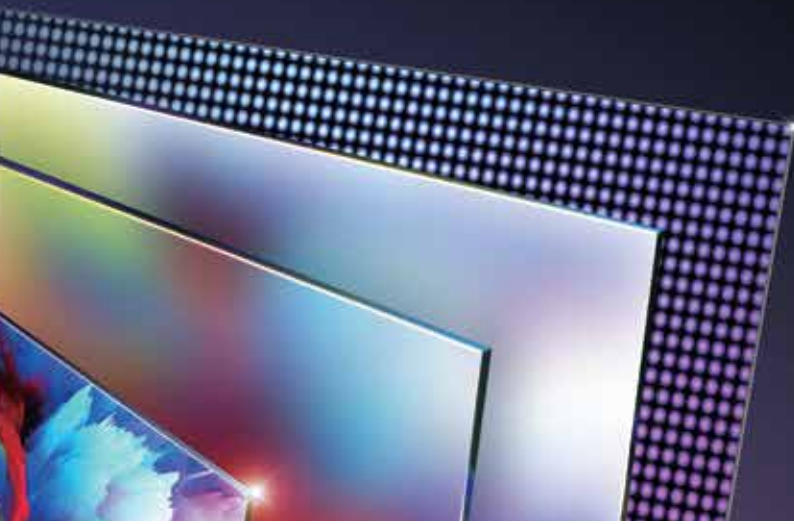

Best visual experience at all times

Dolby Vision IQ takes picture control to a new level. Light sensors in the TV measure the surrounding environment and dynamically adjust the screen output to achieve the best picture quality. Enjoy an ideal viewing experience in any lighting condition

LOCAL DIMMING

Explore infinite in black & white

Through Local Dimming, the LCD panel can be finely dimmed, and the backlight in different areas can be arbitrarily controlled. This will make bright areas brighter and black areas darker, making it easier to see black and white details and achieve ultra-high contrast

60Hz

MEMC 120Hz

Experience extremely fluency in speed

The 120Hz screen is faster and smoother, and every frame is super crisp. It's the ultimate TV for your movie-watching, game-playing life. The Variable Refresh rate and Double Line Gate show smooth and more sharp details, you can enjoy fast-moving images

120Hz

Shocking sound, feel like the live scene

Enjoy amazing sound with the perfect blend of treble and bass, it creates the best sound performance, bringing you a fantastic immersive audio feast. That's what you want to hear